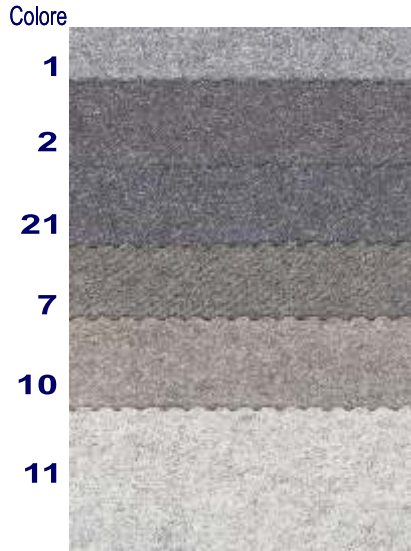

Cartella colori

Art. 450 - 100% VIRGIN WOOL

Art. 450 - 100% VIRGIN WOOL

HT 400F100VIRGIN WOOL

HT 400F100VIRGIN WOOL

HT 400F100VIRGIN WOOL

HT 400F100VIRGIN WOOL

Tessuto Uomo | Tissus Hommes